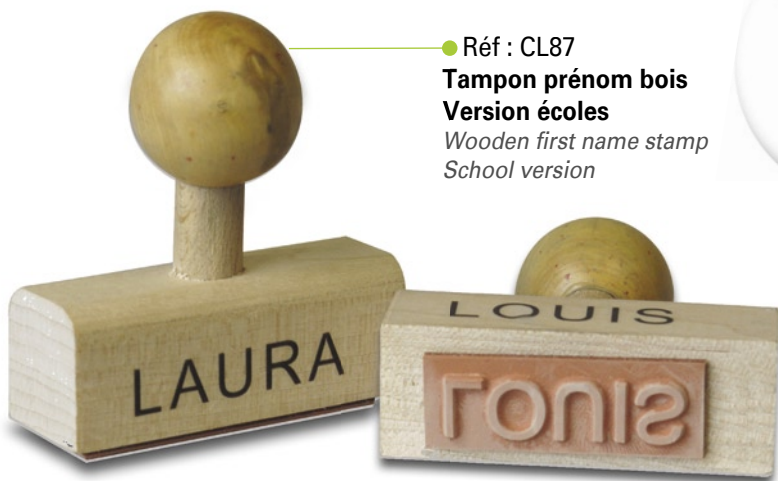

● Réf : CL87
Tampon prénom bois
Version écoles
Wooden first name stamp
School version

Texte personnalisable